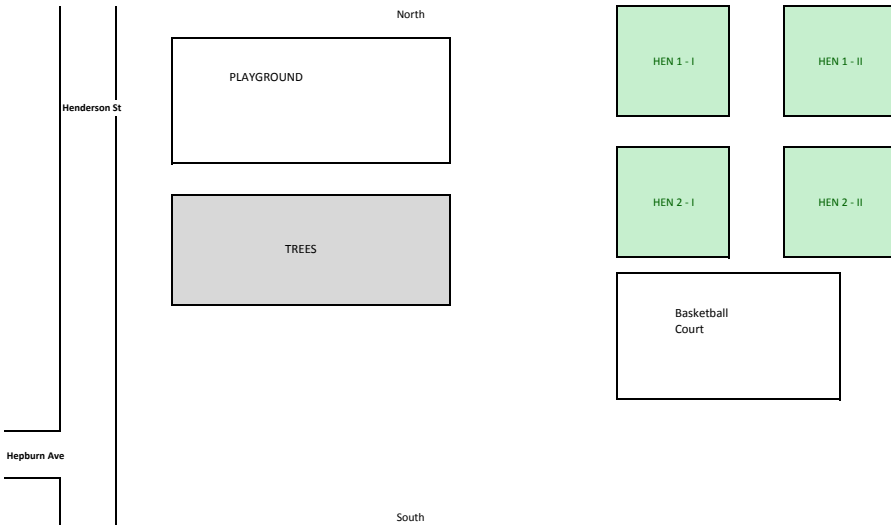

George Luck Fields

4 way Stop on Bulyea Road and Buchanan Road

Henderson Fields

2 pairs

Henderson Street and Hepburn Ave

Haddow Fields

Haddow Drive (between Haswell Gate South and Hanna Cres.)

Leger Fields

Leger way and Leger Rd. (south of school and playground, west of hills)