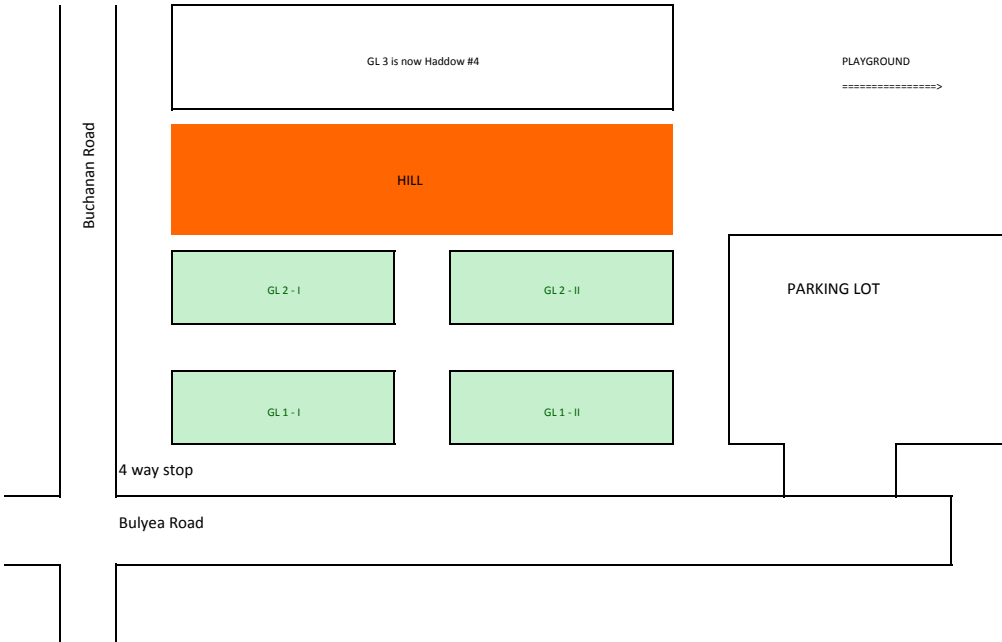

George Luck Fields

4 way Stop on Bulyea Road and Buchanan Road

Henderson Fields

2 pairs

Henderson Street and Hepburn Ave

Haddow Fields

Haddow Drive (between Haswell Gate South and Hanna Cres.)

Leger Fields

Leger way and Leger Rd. (south of school and playground, west of hills)